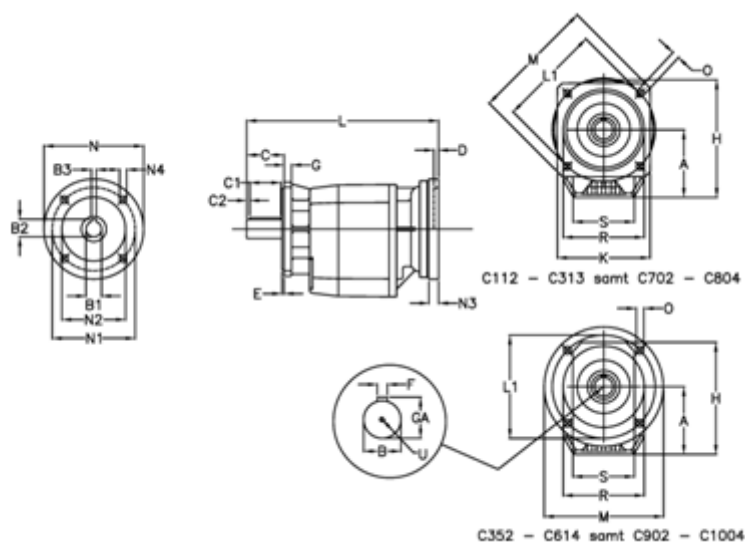

Article number: 40600705652435
 Description: Helical gearbox
 C703F-56,5-P90B5

Measures

A = 208.0	D = 4.0	L1 = 300	R = 262
B = 60	E = 5	M = 350	S = 250
B1 = 24	F = 18	N = 200	U = M20x42
B2 = 27.3	G = 17	N1 = 165	
B3 = 8	GA = 64.0	N2 = 130	
C = 120	H = 358.0	N3 = 0	
C1 = 90	K = 300	N4 = M10x12	
C2 = 15	L = 473.0	O = 18.0	